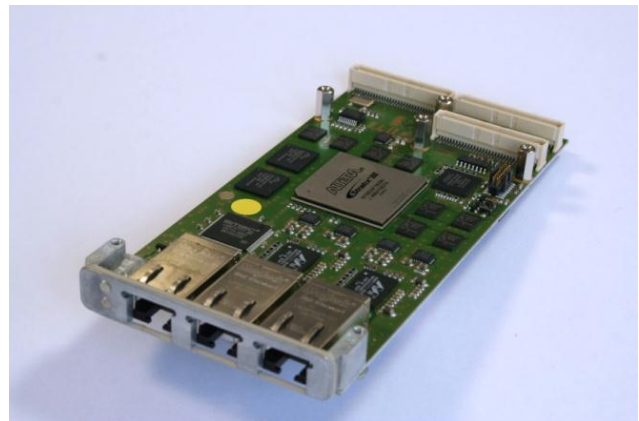

### Connection Boards

Arion-IO  
Technical  
specification

#### Description

The Arion-100 connection boards, based on a classical Ethernet link, allow to distribute data between equipments in a deterministic and real-time way with data integrity and synchronisation mechanisms. The boards are in industrial temperature range and are available in PCI or PMC format :

- Réf : PCI-Arion100 6020-0608-1
- Réf : PMC-Arion100 6020-0608-1

This board is based on high performance FPGA technology (Altera stratix3), its includes 3 Ethernet connectors for 10/100/1000Mb functionality and a 32bit data path with 33MHz Master/Target PCI interfacing.

#### Block Diagram

- **FPGA**
  - Altera Stratix III EP3SE50 (EP3SE80, EP3SE110 capability) FineLine BGA Package with at least 480 user IOs
  - Altera low power CPLD EPM240 (570 capability)
  - EPCS64 serial PROM configuration
- **Clocking**
  - 100MHz crystal oscillator
- **Memory**
  - **SRAM** : 3 separated Memory banks
    - Bank0 : 2Mbytes / 32bits data path (8Mbytes capability)
    - Bank1 : 1Mbytes / 32bits data path (4Mbytes capability)
    - Bank2 : 1Mbytes / 32bits data path (4Mbytes capability)
  - **FLASH**
    - Bank3 : 16Mbytes / 32bits
- **Ethernet:**
  - **10/100** : 1 port with LAN91C111 MAC component
  - **10/100/1000** : 2 ports with 88E1111 (physical layer)
- **User interface**
  - **User connector** for :
    - RS232 RX/TX1 interface
    - JTAG port
    - 8bits user I/O connected to STRATIX and/or EPM component
  - **2 Dual-color User LEDS**
  - **Temperature sensor**
  - **Connection for Reset push button**
  - **Watchdog (MAX670)**
- **Temperature range**
  - **Industrial range** : -40°C / +85°C
- **Power supply**
  - < 5W with Ethernet links active
- **Weight**
  - 125 g