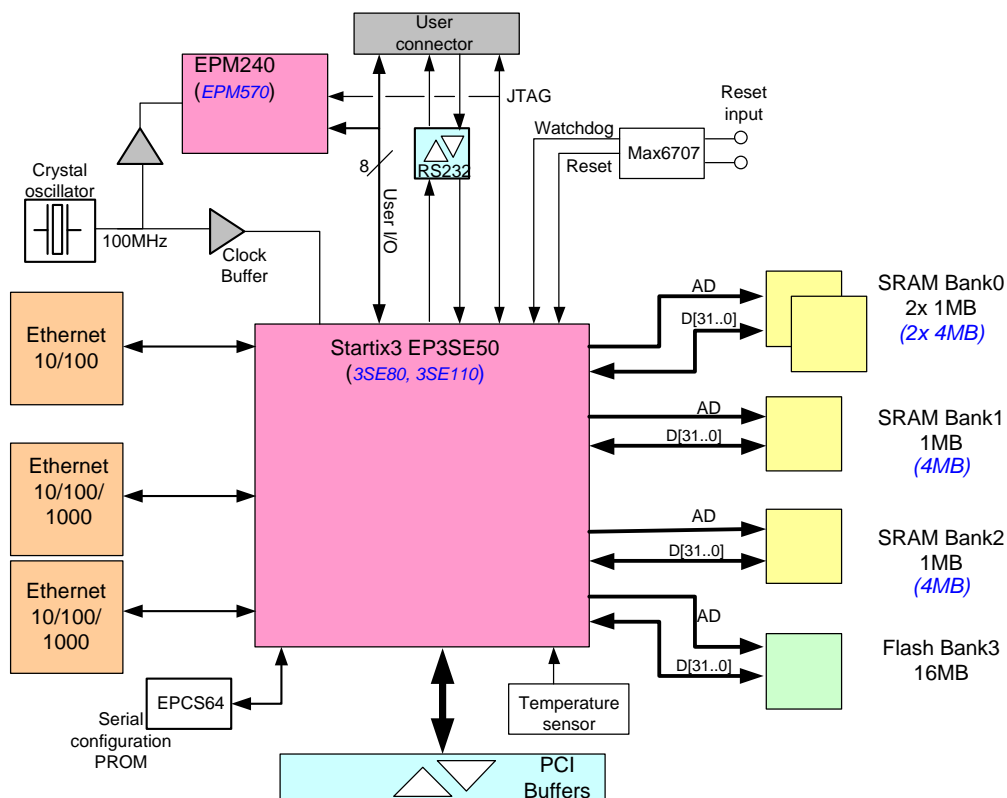

### Connection Boards

Arion-IO  
Technical  
specification

#### Description

The Arion-100 connection boards, based on a classical Ethernet link, allow to distribute data between equipments in a deterministic and real-time way with data integrity and synchronisation mechanisms. The boards are in industrial temperature range and are available in PCI or PMC format :

- Réf : PCI-Arion100 6020-0608-1
- Réf : PMC-Arion100 6020-0608-1

This board is based on high performance FPGA technology (Altera stratix3), its includes 3 Ethernet connectors for 10/100/1000Mb functionality and a 32bit data path with 33MHz Master/Target PCI interfacing.

#### Block Diagram

- **FPGA**
  - Altera Stratix III EP3SE50 (EP3SE80, EP3SE110 capability) FineLine BGA Package with at least 480 user IOs
  - Altera low power CPLD EPM240 (570 capability)
  - EPCS64 serial PROM configuration
- **Clocking**
  - 100MHz crystal oscillator
- **Memory**
  - **SRAM** : 3 separated Memory banks
    - Bank0 : 2Mbytes / 32bits data path (8Mbytes capability)
    - Bank1 : 1Mbytes / 32bits data path (4Mbytes capability)
    - Bank2 : 1Mbytes / 32bits data path (4Mbytes capability)
  - **FLASH**
    - Bank3 : 16Mbytes / 32bits
- **Ethernet:**
  - **10/100** : 1 port with LAN91C111 MAC component
  - **10/100/1000** : 2 ports with 88E1111 (physical layer)
- **User interface**
  - **User connector** for :
    - RS232 RX/TX1 interface
    - JTAG port
    - 8bits user I/O connected to STRATIX and/or EPM component
  - **2 Dual-color User LEDS**
  - **Temperature sensor**
  - **Connection for Reset push button**
  - **Watchdog (MAX670)**
- **Temperature range**
  - **Industrial range** : -40°C / +85°C
- **Power supply**
  - < 5W with Ethernet links active
- **Weight**
  - 125 g